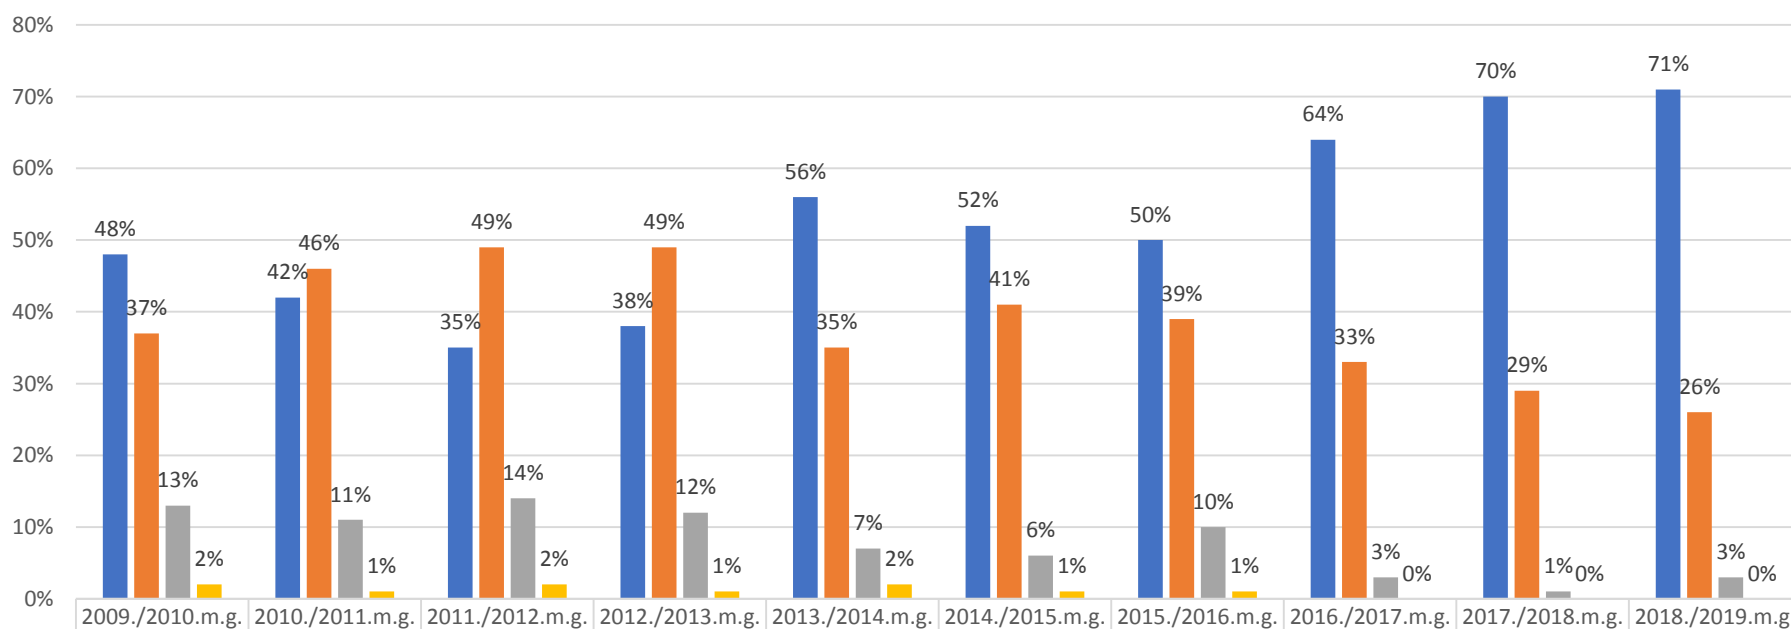

Skolēnu sasniegumi

■ 4	20%	21%	34%	39%	30%	24%	27%	40%	30%	51%
■ 3	56%	65%	59%	54%	60%	69%	59%	54%	64%	45%
■ 2	22%	14%	7%	7%	10%	7%	13%	6%	6%	4%
■ 1	2%	0%	0%	0%	0%	0%	1%	0%	0%	0%

Skolas vide

■ 4	48%	42%	35%	38%	56%	52%	50%	64%	70%	71%
■ 3	37%	46%	49%	49%	35%	41%	39%	33%	29%	26%
■ 2	13%	11%	14%	12%	7%	6%	10%	3%	1%	3%
■ 1	2%	1%	2%	1%	2%	1%	1%	0%	0%	0%